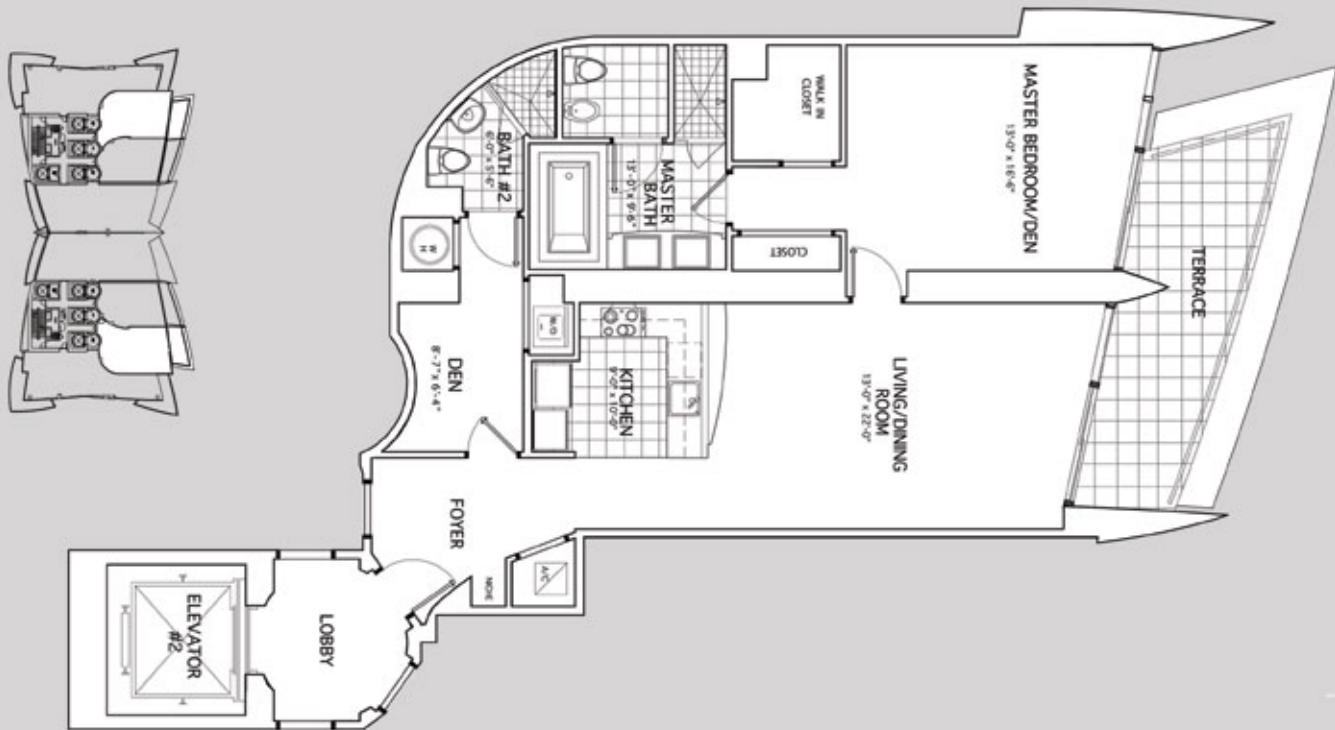

DREAM PLAN UNIT B-2

1 BEDROOM, 2 BATHS + DEN
TOTAL AREA: 1,367 SQ.FT. 126.9 SQ.M