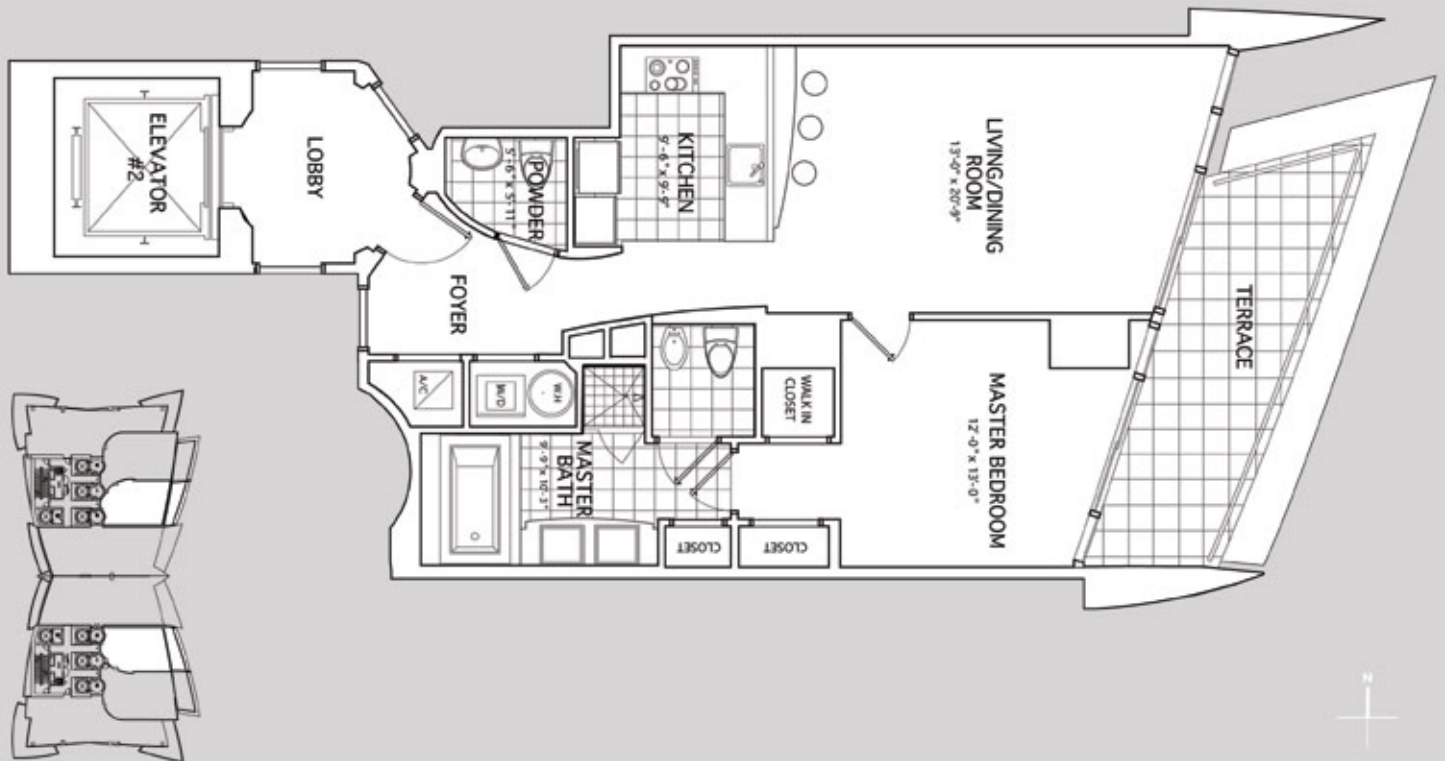

DREAM PLAN UNIT B-1

1 BEDROOM, 1 1/2 BATHS
TOTAL AREA: 1,085 SQ.FT. 100.7 SQ.M