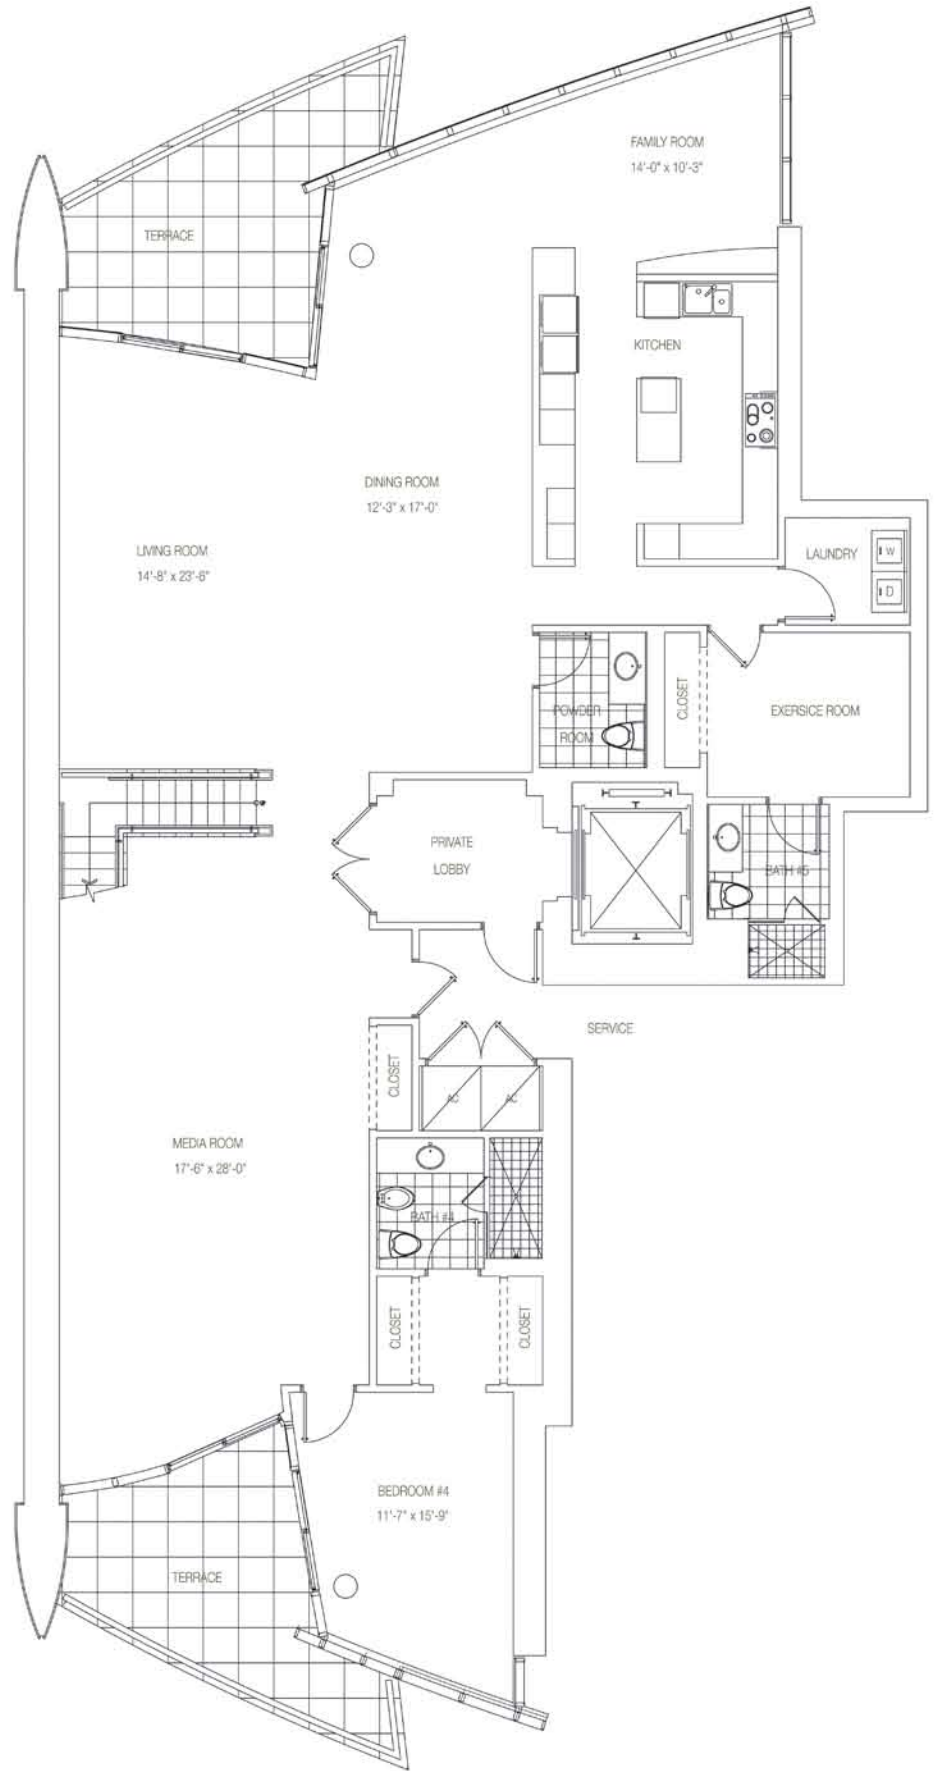

RESIDENCE G
 4 Bedrooms / 6.5 Bathrooms
 Total Square Footage: 5,740 sqft
 Not to Scale

UPPER LEVEL

LOWER LEVEL