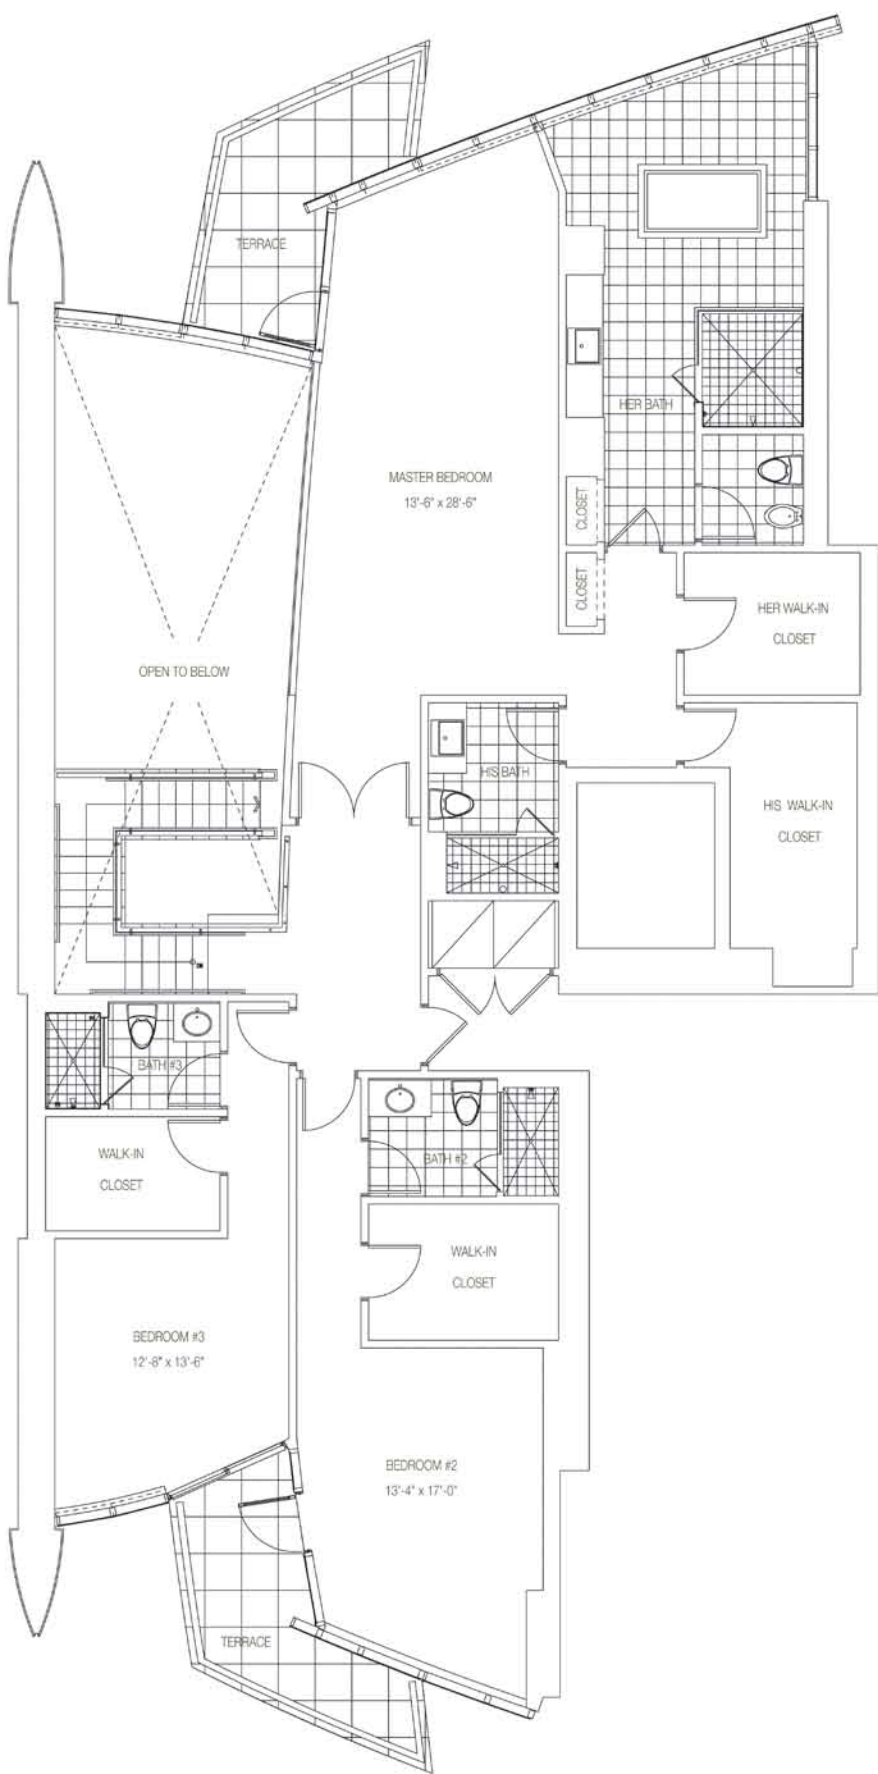

RESIDENCE G
 4 Bedrooms / 6.5 Bathrooms
 Total Square Footage: 5,740 sqft
 Not to Scale

UPPER LEVEL

LOWER LEVEL