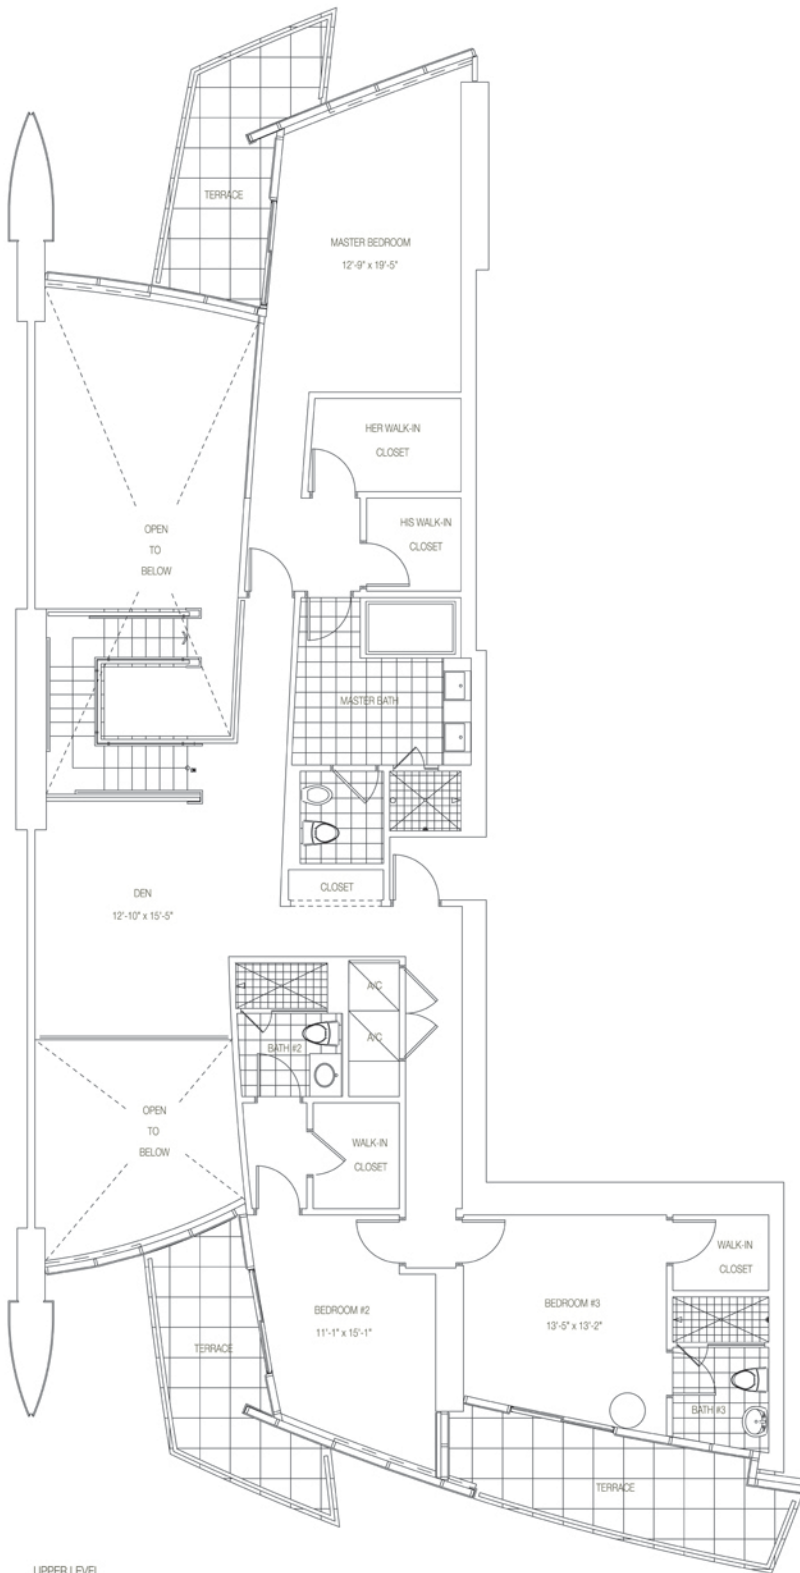

RESIDENCE D2
 4 Bedrooms + Den / 4.5 Bathrooms
 Total Square Footage: 4,896 sqft
 Not to Scale

UPPER LEVEL

LOWER LEVEL