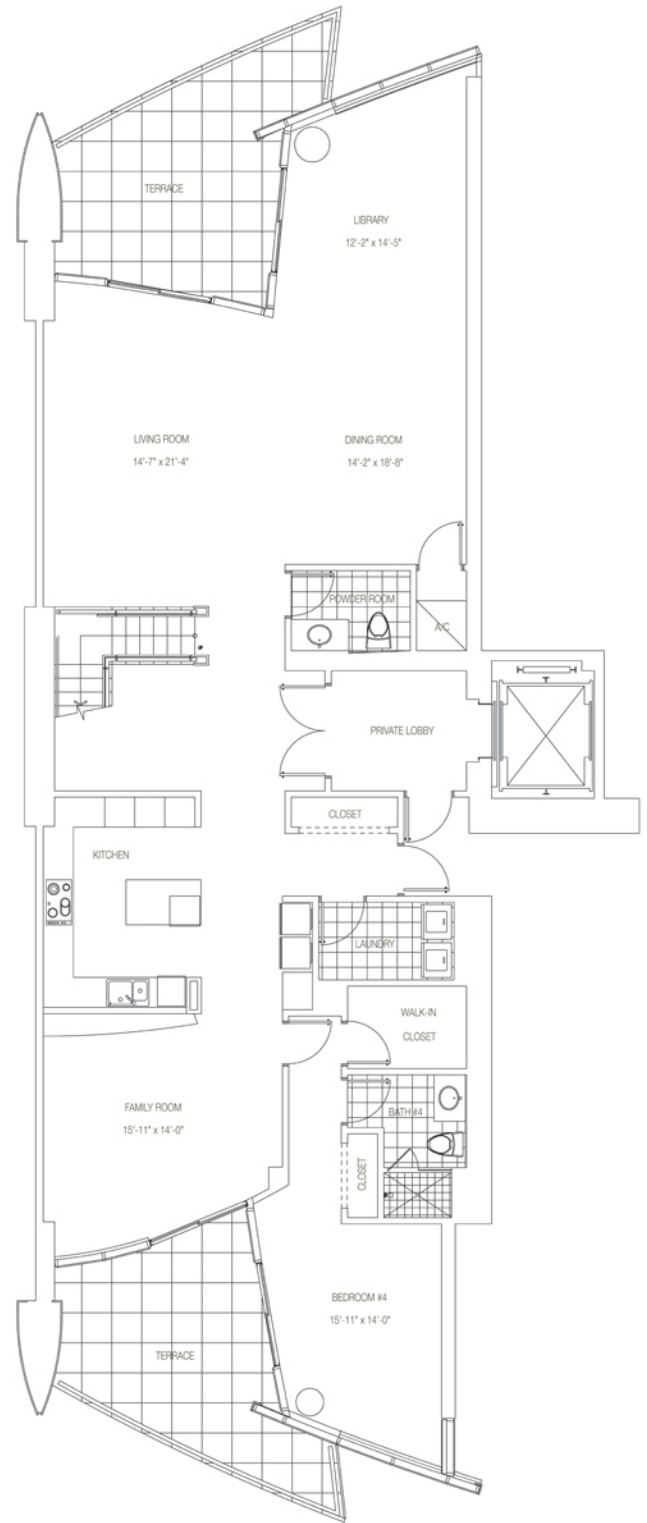

RESIDENCE D2
 4 Bedrooms + Den / 4.5 Bathrooms
 Total Square Footage: 4,896 sqft
 Not to Scale

UPPER LEVEL

LOWER LEVEL