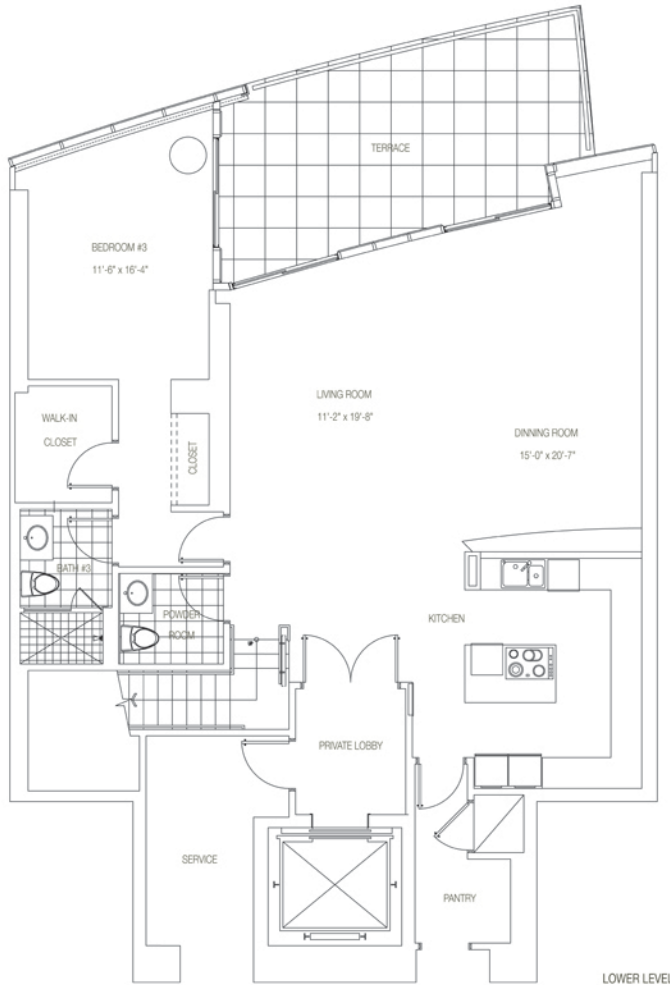

UPPER LEVEL

RESIDENCE C2
 3 Bedrooms + Den / 3.5 Bathrooms
 Total Square Footage: 3,702 sqft
 Not to Scale

LOWER LEVEL